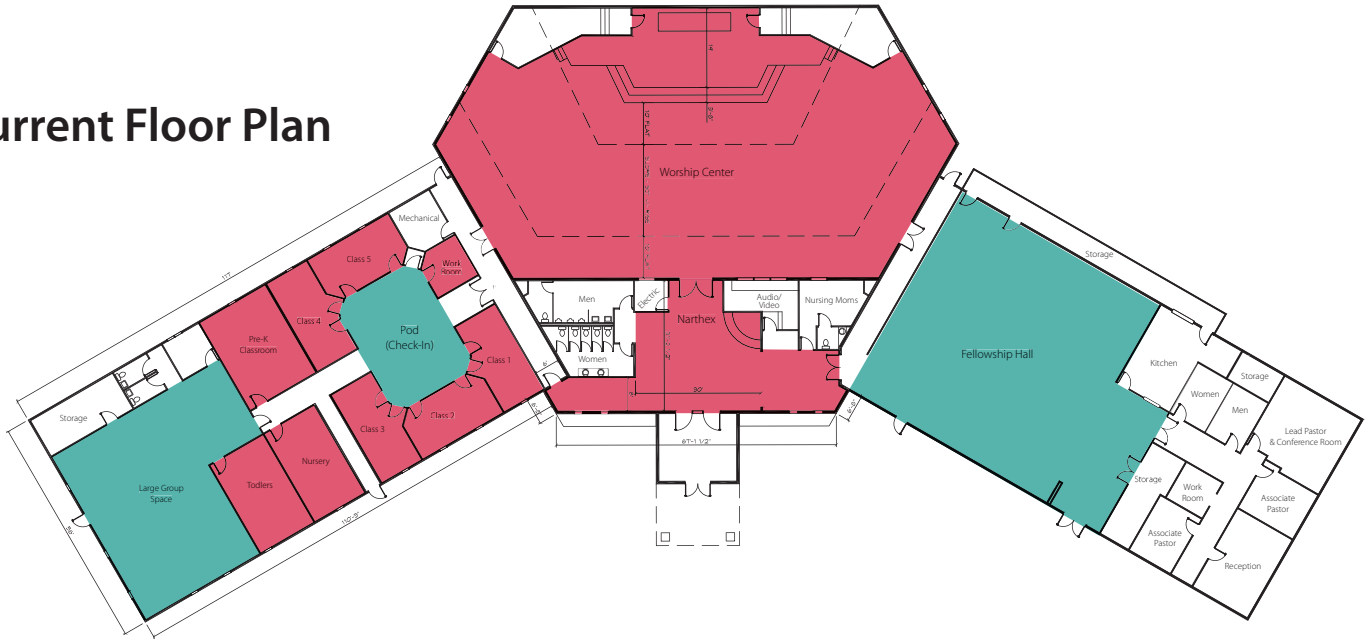

Comparative Change in Flexible/Multi-Use Space

Current Floor Plan

Teal = Flexible/Multi-Use Spaces
Pink = Single-Use Spaces

Updated Floor Plan